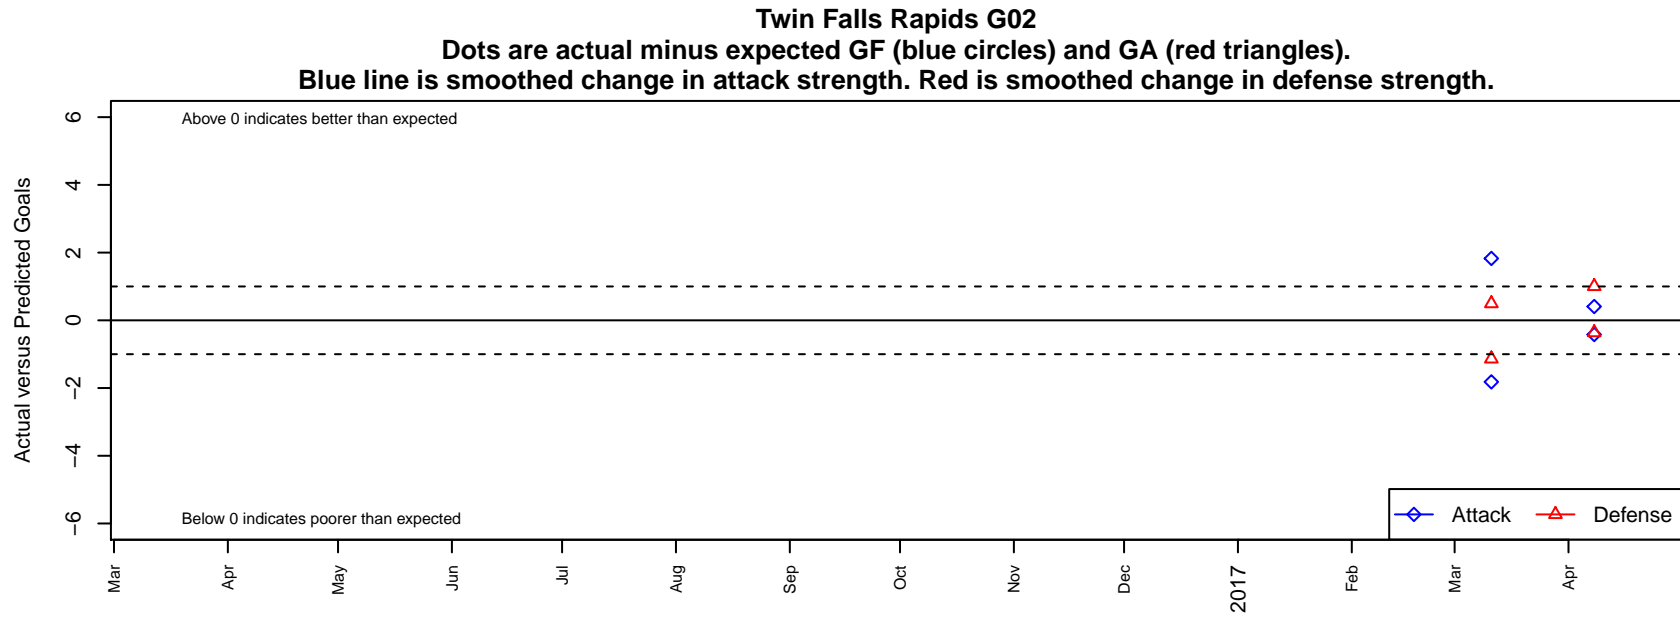

Twin Falls Rapids G02

, ID
G02 total strength=1306
attack=12.52 defense=2.66
spr league = Spr Idaho D3 U15 Div 2

alt names used:
TF RAPIDS U15G (02)

Venues played:
2016 Spr Idaho D3 U15 Division 2

date	home		away		venue	pred.home	pred.away
2017-04-08	Twin Falls Rapids G02	3	FC Nova Red MS G02	5	2016 Spr Idaho D3 U15 Division 2	2.59	4.64
2017-04-08	Twin Falls Rapids G02	3	Soccer Xpress Blast G02	1	2016 Spr Idaho D3 U15 Division 2	3.42	2.00
2017-03-11	Twin Falls Rapids G02	4	FC Nova -Unk G02	8	2016 Spr Idaho D3 U15 Division 2	2.17	6.86
2017-03-11	Twin Falls Rapids G02	0	Canyon Optimist Inferno G02	5	2016 Spr Idaho D3 U15 Division 2	1.82	5.50